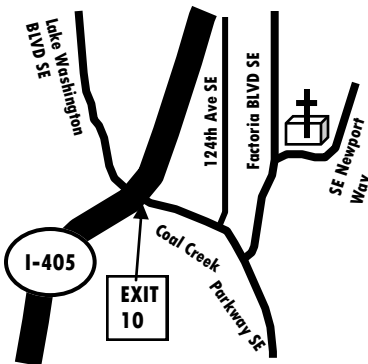

모임안내

주일예배

주일 오후 1시 30분

홈그룹 모임

화요일 오전, 목요일,
토요일 저녁

토요아침기도회

토요일 오전 7시
교회 아래층 친교실

EM Gathering

EM Worship:

Sunday 1:30 pm

College Bible Study

Tuesday 7:00pm
UPC in Seattle

EM Bible Study

Saturday 8:00pm

자 비 와 은 혜 교 회

MERCY AND GRACE CHURCH

광 고 / ANNOUNCEMENTS

- 1.주일예배에 참석하신 모든 분들을 환영합니다. 예배 후 친교는 아래층 친교실에서 모입니다. 다 참석해 주시기 바랍니다.
- 2.결실의 계절인 가을입니다. 주안에서 말씀과 기도로 풍성한 열매를 맺으시는 풍성한 계절이 되시길 바랍니다.
- 3.2019년도 추수감사주일예배를 KM/EM연합예배로 11월 24일 드립니다. 예배 후 Potluck으로 추수감사예찬을 나누겠습니다.
- 4.교회 홈페이지가 다시 운영되고 있습니다.
- 5.출타: 김정환/박소원, 황한미/황줄리 한국

Finding MERCY AND GRACE CHURCH

- Take exit 10 off I-405 for Coal Pkwy toward Factoria,
- **From I-405 North Bound**, turn right onto Coal Creek Parkway SE
- **From I-405 South Bound**, turn left onto Coal Creek Parkway SE
- Left turn (North) onto Factoria Blvd SE
  We are on your right.

Address

4228 Factoria Blvd, SE
Bellevue, WA 98006

T) 425.324.4488

www.mercyandgracechurch.org

2019년 11월 3일

Sunday Worship Service