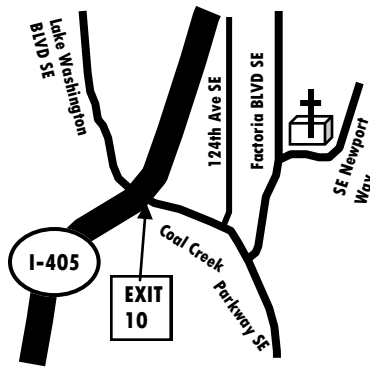

모임안내

주일예배

주일 오후 1시 30분

홈그룹 모임

화요일 오전, 목요일,
토요일 저녁

토요아침기도회

토요일 오전 7시
교회 아래층 친교실

EM Gathering

EM Worship:

Sunday 1:30 pm

College Bible Study

Tuesday 7:00pm
UPC in Seattle

EM Bible Study

Saturday 8:00pm

자 비 와 은 혜 교 회

MERCY AND GRACE CHURCH

광 고 / ANNOUNCEMENTS

- 1.주일예배에 참석하신 모든 분들을 환영합니다. 예배 후 친교는 아래층 친교실에서 모입니다. 다 참석해 주시기 바랍니다.
- 2.저희가 협력하고 있는 코소보 블랜드 목사님으로부터 하나님의 은혜로 새로운 예배처소로 옮기시게 되었다는 기쁜 소식을 받았습니다. 새로운 예배처소 수리비 $1700을 운영위원회 결의로 지원하기로 결정했습니다. 참고로 이 지원금은 2019년도 전도/선교/구제 목록에 속한 "단기선교 선교지 후원"예산에서 지출합니다. 또한 매년 여름에 드리던 단기선교와 선교지 후원을 위한 특별선교헌금을 11월 24일 추수감사주일부터 12월 24일 성탄주일까지 드리겠습니다. 한 해를 마무리하는 이 때에 열방을 향한 하나님의 마음을 기억하며 정성과 감사의 마음을 모아 2019년도 특별선교헌금에 동참해 주시면 감사하겠습니다.
- 3.2019년도 추수감사주일예배는 KM/EM연합예배로 11월 24일 드립니다. 예배 후 Potluck으로 추수감사예찬을 나누겠습니다.
- 5.출타: 김정환/박소원, 황한미/황출리 한국;

Finding MERCY AND GRACE CHURCH

- Take exit 10 off I-405 for Coal Pkwy toward Factoria,
- **From I-405 North Bound**, turn right onto Coal Creek Parkway SE
- **From I-405 South Bound**, turn left onto Coal Creek Parkway SE
- Left turn (North) onto Factoria Blvd SE
  We are on your right.

Address
4228 Factoria Blvd, SE
Bellevue, WA 98006
T) 425.324.4488
www.mercyandgracechurch.org

2019년 11월 17일

Sunday Worship Service