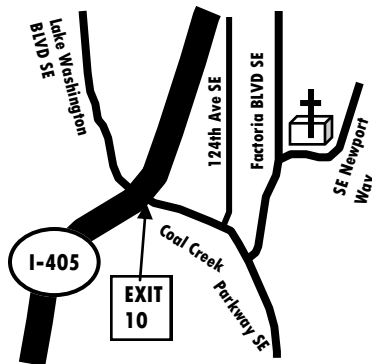

모임안내

주일예배

주일 오후 1시 30분

홈그룹 모임

화요일 오전, 목요일,
토요일 저녁

토요아침기도회

토요일 오전 7시
교회 아래층 친교실

EM Gathering

EM Worship:

Sunday 1:30 pm

College Bible Study

Tuesday 7:00pm
UPC in Seattle

EM Bible Study

Saturday 8:00pm

자 비 와 은 혜 교 회

MERCY AND GRACE CHURCH

광 고 / ANNOUNCEMENTS

1. 추수감사주일예배에 참석하신 모든 분들을 주님의 이름으로 환영합니다. 예배 후 추수감사예찬이 아래층 친교실에 마련되어 있습니다. 다 참석해 주시기 바랍니다.
2. 저희가 협력하고 있는 코소보 블랜드 목사님으로부터 하나님의 은혜로 새로운 예배처소로 옮기시게 되었다는 기쁜 소식을 받았습니다. 새로운 예배처소 수리비 $1700을 운영위원회 결의로 지원하기로 결정했습니다. 참고로 이 지원금은 2019년도 전도/선교/구제 목록에 속한 "단기선교 선교지 후원"예산에서 지출합니다. 또한 매년 여름에 드리던 단기선교와 선교지 후원을 위한 특별선교헌금을 11월 24일 추수감사주일부터 12월 24일 성탄주일까지 드리겠습니다. 한 해를 마무리하는 이 때에 열방을 향한 하나님의 마음을 기억하며 정성과 감사의 마음을 모아 2019년도 특별선교헌금에 동참해 주시면 감사하겠습니다.
3. 12월 운영위원회는 11월 30일 토요아침기도회 후 Rm 4에서 모입니다.
4. 출타: 김정환/박소원, 황한미/황출리 한국; 김준용 NC

Finding MERCY AND GRACE CHURCH

- Take exit 10 off I-405 for Coal Pkwy toward Factoria,
- **From I-405 North Bound**, turn right onto Coal Creek Parkway SE
- **From I-405 South Bound**, turn left onto Coal Creek Parkway SE
- Left turn (North) onto Factoria Blvd SE
  We are on your right.

Address

4228 Factoria Blvd, SE
Bellevue, WA 98006

T) 425.324.4488

www.mercyandgracechurch.org

MERCY AND GRACE CHURCH
자비와 은혜 교회

2019년 11월 24일

추수감사주일예배

Thanksgiving Sunday

Worship Service