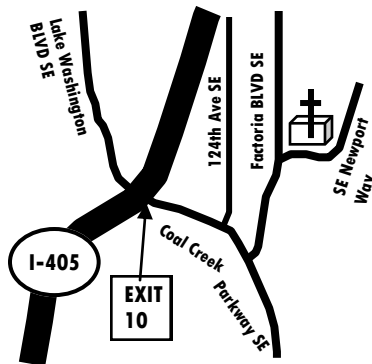

모임안내

주일예배

주일 오후 1시 30분

홈그룹 모임

화요일 오전, 목요일,
토요일 저녁

토요일아침기도회

토요일 오전 7시
교회 아래층 친교실

EM Gathering

EM Worship:

Sunday 1:30 pm

College Bible Study

Tuesday 7:00pm
UPC in Seattle

EM Bible Study

Saturday 8:00pm

자 비 와 은 혜 교 회

MERCY AND GRACE CHURCH

광 고 / ANNOUNCEMENTS

- 1.주일예배에 참석하신 모든 분들을 환영합니다. 예배 후 친교는 아래층 친교실에서 모입니다. 다 참석해 주시기 바랍니다.
- 2.저희가 협력하고 있는 코소보 블랜디 목사님으로부터 하나님의 은혜로 새로운 예배처소로 옮기시게 되었다는 기쁜 소식을 받았습니다. 새로운 예배처소 수리비 $1700을 운영위원회 결의로 지원하기로 결정했습니다. 참고로 이 지원금은 2019년도 전도/선교/구제 목록에 속한 "단기선교 선교지 후원"예산에서 지출합니다. 또한 매년 여름에 드리던 단기선교와 선교지 후원을 위한 특별선교헌금을 11월 24일 추수감사주일부터 12월 24일 성탄주일까지 드리겠습니다. 한 해를 마무리하는 이 때에 열방을 향한 하나님의 마음을 기억하며 정성과 감사의 마음을 모아 2019년도 특별선교헌금에 동참해 주시면 감사하겠습니다.
- 3.금년도 성탄주일예배는 12월 22일 KM/EM 연합예배로 드립니다. 구역 별 찬양으로 준비해 주시기 바랍니다. 예배 후 Potluck 으로 성탄예찬을 나누겠습니다.
- 4.출타: 황한미/황출리 한국; 김준용 NC

Finding MERCY AND GRACE CHURCH

- Take exit 10 off I-405 for Coal Pkwy toward Factoria,
- **From I-405 North Bound**, turn right onto Coal Creek Parkway SE
- **From I-405 South Bound**, turn left onto Coal Creek Parkway SE
- Left turn (North) onto Factoria Blvd SE
  We are on your right.

Address

4228 Factoria Blvd, SE
Bellevue, WA 98006

T) 425.324.4488

www.mercyandgracechurch.org

2019년 12월 1일

Sunday Worship Service