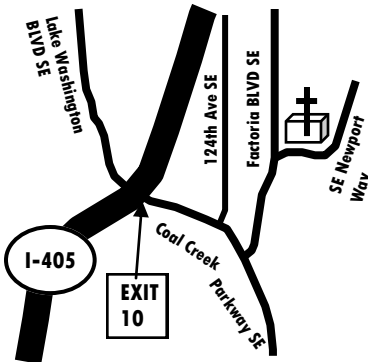

모임안내

주일예배

주일 오후 1시 30분

홈그룹 모임

화요일 오전, 목요일,
토요일 저녁

토요아침기도회

토요일 오전 7시
교회 아래층 친교실

EM Gathering

EM Worship:

Sunday 1:30 pm

자 비 와 은 혜 교 회

MERCY AND GRACE CHURCH

광 고 / ANNOUNCEMENTS

- 1.주일예배에 참석하신 모든 분들을 환영합니다. 예배 후 친교는 아래층 친교실에서 모입니다. 다 참석해 주시기 바랍니다.
- 2.저희가 협력하고 있는 코소보 블랜디 목사님으로부터 하나님의 은혜로 새로운 예배처소로 옮기시게 되었다는 기쁜 소식을 받았습니다. 새로운 예배처소 수리비 $1700을 운영위원회 결의로 지원하기로 결정했습니다. 참고로 이 지원금은 2019년도 전도/선교/구제 목록에 속한 "단기선교 선교지 후원"예산에서 지출합니다. 또한 매년 여름에 드리던 단기선교와 선교지 후원을 위한 특별선교헌금을 11월 24일 추수감사주일부터 12월 24일 성탄주일까지 드리겠습니다. 한 해를 마무리하는 이 때에 열방을 향한 하나님의 마음을 기억하며 정성과 감사의 마음을 모아 2019년도 특별선교헌금에 동참해 주시면 감사하겠습니다.
- 3.금년도 성탄주일예배는 12월 22일 KM/EM 연합예배로 드립니다. 구역 별 찬양으로 준비해 주시기 바랍니다. 예배 후 Potluck 으로 성탄예찬 을 나누겠습니다.
- 4.출타: 황한미/황출리 한국

Finding MERCY AND GRACE CHURCH

- Take exit 10 off I-405 for Coal Pkwy toward Factoria,
- **From I-405 North Bound**, turn right onto Coal Creek Parkway SE
- **From I-405 South Bound**, turn left onto Coal Creek Parkway SE
- Left turn (North) onto Factoria Blvd SE
  We are on your right.

Address

4228 Factoria Blvd, SE
Bellevue, WA 98006
T) 425.324.4488

www.mercyandgracechurch.org

2019년 12월 8일

Sunday Worship Service