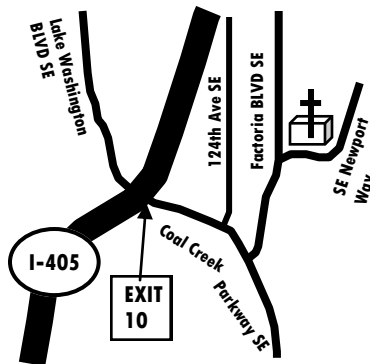

모임안내

주일예배
주일 오후 1시 30분

홈그룹 모임
화요일 오전, 목요일,
토요일 저녁

토요아침기도회
토요일 오전 7시
교회 아래층 친교실

EM Gathering

EM Worship:
Sunday 1:30 pm

자 비 와 은 혜 교 회

MERCY AND GRACE CHURCH

광 고 / ANNOUNCEMENTS

1. 오늘 주일예배로 모이신 모든 분들을 주님의 이름으로 환영합니다. 예배 후 아래층 친교실에서 서로 교제의 시간을 갖겠습니다. 다 참석해 주시기 바랍니다.
2. 2019년 결산과 2020년 예산 편성 작업 중입니다. 이를 위해서 수고해 주실 운영위원들에게 지혜와 능력을 허락해주시길 기도해 주시길 바랍니다.
3. 12월 31일 저녁 7시부터 특별친교모임으로 모입니다. 떡국으로 식사 후 율놀이 및 기타 게임들을 통해 친교의 시간을 가집니다. 푸짐한 상품도 준비되오니 다 참석하셔서 즐거운 시간을 나누시기 바랍니다.
4. 12월 31일 송구영신예배로 오후 11시30분에 본당에서 모입니다. 2019년 한 해를 보내며 다가오는 2019년도를 맞이하면서 하나님께 예배 드리며 기도와 감사의 시간을 갖겠습니다.
5. 출타: 김정환, 박소원; 한국

Finding MERCY AND GRACE CHURCH

- Take exit 10 off I-405 for Coal Pkwy toward Factoria,
- **From I-405 North Bound**, turn right onto Coal Creek Parkway SE
- **From I-405 South Bound**, turn left onto Coal Creek Parkway SE
- Left turn (North) onto Factoria Blvd SE
  We are on your right.

Address
4228 Factoria Blvd, SE
Bellevue, WA 98006
T) 425.324.4488
www.mercyandgracechurch.org

MERCY AND GRACE CHURCH
자비와 은혜 교회

2019년 12월 29일
Sunday Worship