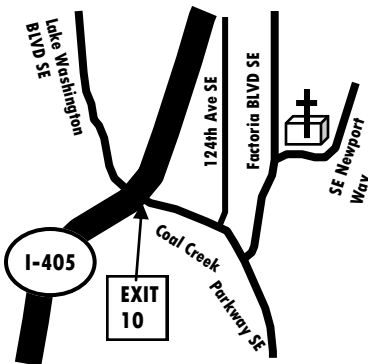

모임안내

주일예배
주일 오후 1시 30분

홈그룹 모임
화요일 오전, 목요일,
토요일 저녁

토요아침기도회
토요일 오전 7시
교회 아래층 친교실

EM Gathering

EM Worship:
Sunday 1:30 pm

자 비 와 은 혜 교 회

MERCY AND GRACE CHURCH 광 고 / ANNOUNCEMENTS

1. 오늘 주일예배로 모이신 모든 분들을 주님의 이름으로 환영합니다. 예배 후 성도의 교제는 아래층 친교실에서 모입니다. 다 참석해 주시기 바랍니다.
2. 3월 운영위원회는 오늘 친교 후 Rm 4에서 모입니다. 모든 운영위원분들은 참석해 주시기 바랍니다.
3. 최근 코로나 바이러스로 인해 지난 토요일에 WA주에 비상사태가 선포되었으므로 성도님들의 기도가 많이 필요한 때입니다. 앞으로 전개되는 상황에 따라 저희 교회 공동체는 운영위원회를 통해 여러 의견을 수렴해서 미국 질병통제예방센터 (CDC)의 가이드라인에 따라 지혜롭게 대처하고자 합니다.

Finding MERCY AND GRACE CHURCH

- Take exit 10 off I-405 for Coal Pkwy toward Factoria,
- **From I-405 North Bound**, turn right onto Coal Creek Parkway SE
- **From I-405 South Bound**, turn left onto Coal Creek Parkway SE
- Left turn (North) onto Factoria Blvd SE
  We are on your right.

Address
4228 Factoria Blvd, SE
Bellevue, WA 98006
T) 425.324.4488
www.mercyandgracechurch.org

2020년 3월 1일
Sunday Worship