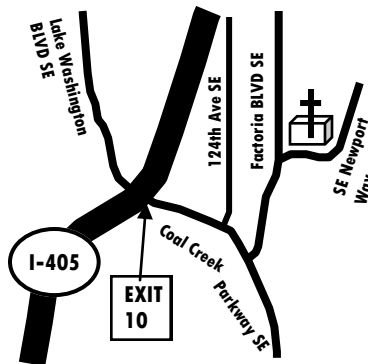

모임안내

주일예배
주일 오후 1시 30분

홈그룹 모임
화요일 오전, 목요일,
토요일 저녁

토요아침기도회
토요일 오전 7시
교회 아래층 친교실

EM Gathering

EM Worship:
Sunday 1:30 pm

자 비 와 은 혜 교 회

MERCY AND GRACE CHURCH 광 고 / ANNOUNCEMENTS

1. 오늘 주일예배로 모이신 모든 분들을 주님의 이름으로 환영합니다.
2. 최근 시애틀에서도 급격히 확산되고 있는 코로나 19 바이러스 감염 사태와 관련, 성도님들의 안전을 위해 최대한 조심하는 차원에서 이번 주일부터 당분간 예배 후 친교시간을 갖지 않기로 지난 주 열렸던 3월 운영위원회에서 결정했습니다. 예배 후 성도의 교제시간을 갖지 못해 안타깝지만 성도님들의 이해를 부탁드립니다.
3. 최근 코로나 바이러스가 한국과 미국을 포함한 전 세계로 확산되고 있습니다. 성도님들의 기도가 많이 필요한 때입니다. 앞으로 전개되는 상황에 따라 저희 교회 공동체는 운영위원회를 통해 여러 의견을 수렴해서 미국 질병통제예방센터 (CDC)의 가이드라인에 따라 지혜롭게 대처하고자 합니다.

Finding MERCY AND GRACE CHURCH

- Take exit 10 off I-405 for Coal Pkwy toward Factoria,
- **From I-405 North Bound**, turn right onto Coal Creek Parkway SE
- **From I-405 South Bound**, turn left onto Coal Creek Parkway SE
- Left turn (North) onto Factoria Blvd SE
  We are on your right.

Address
4228 Factoria Blvd, SE
Bellevue, WA 98006
T) 425.324.4488
www.mercyandgracechurch.org

2020년 3월 8일
Sunday Worship