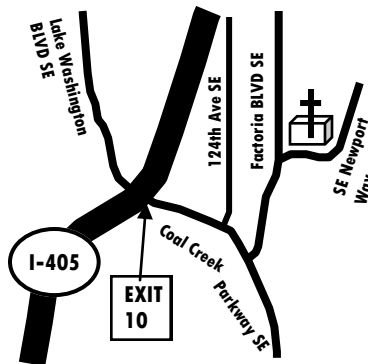

모임안내

주일예배
주일 오후 1시 30분

홈그룹 모임
화요일 오전, 목요일,
토요일 저녁

토요아침기도회
토요일 오전 7시
교회 아래층 친교실

EM Gathering

EM Worship:
Sunday 1:30 pm

자 비 와 은 혜 교 회

MERCY AND GRACE CHURCH 광 고 / ANNOUNCEMENTS

1. 오늘 St. Margaret's 교회건물을 사용할 수 없게 됨으로 인해 가정에서 주일예배를 드리시는 모든 성도님들을 주님의 이름으로 축복합니다.
2. 앞으로 공지가 있을 때까지 St. Margaret's 교회건물을 사용할 수 없습니다. 당분간 교회 모든 모임들은 모이지 않습니다. 하루속히 이번 사태가 수습되어서 다시 교회당에 모일 수 있길 기도합니다.
3. 최근 코로나 바이러스가 한국과 미국을 포함한 전 세계로 확산되고 있습니다. 성도님들의 기도가 많이 필요한 때입니다. 앞으로 전개되는 상황에 따라 저희 교회 공동체는 운영위원회를 통해 여러 의견을 수렴해서 미국 질병통제예방센터 (CDC)의 가이드라인에 따라 지혜롭게 대처하고자 합니다.

Finding MERCY AND GRACE CHURCH

- Take exit 10 off I-405 for Coal Pkwy toward Factoria,
- **From I-405 North Bound**, turn right onto Coal Creek Parkway SE
- **From I-405 South Bound**, turn left onto Coal Creek Parkway SE
- Left turn (North) onto Factoria Blvd SE
  We are on your right.

Address
4228 Factoria Blvd, SE
Bellevue, WA 98006
T) 425.324.4488
www.mercyandgracechurch.org

2020년 3월 22일
Sunday Worship