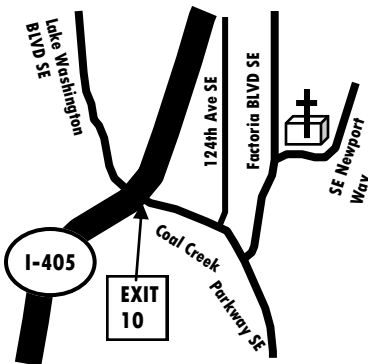

모임안내

주일예배
주일 오후 1시 30분

홈그룹 모임
화요일 오전, 목요일,
토요일 저녁

토요아침기도회
토요일 오전 7시
교회 아래층 친교실

EM Gathering

EM Worship:
Sunday 1:30 pm

자 비 와 은 혜 교 회

MERCY AND GRACE CHURCH 광 고 / ANNOUNCEMENTS

1. 오늘 복된 주일 와싱턴주에 선포된 stay home order로 인해 가정에서 주일예배를 드리시는 모든 성도님들을 주님의 이름으로 축복합니다.
2. 적어도 4월 5일 주일까지는 와싱턴주에 선포된 stay home order로 인해 교회에 모일 수 없습니다. 앞으로 코로나바이러스 사태의 진전상태에 따라 정상적인 교회모임의 여부가 결정될 것 같습니다. 하루속히 교회당에 모여서 얼굴을 보며 하나님께 예배할 수 있길 소망합니다.
3. 최근 코로나 바이러스가 한국과 미국을 포함한 전 세계로 확산되고 있습니다. 성도님들의 기도가 많이 필요한 때입니다. 앞으로 전개되는 상황에 따라 저희 교회 공동체는 운영위원회를 통해 여러 의견을 수렴해서 미국 질병통제예방센터 (CDC)의 가이드라인에 따라 지혜롭게 대처하고자 합니다.

Finding MERCY AND GRACE CHURCH

- Take exit 10 off I-405 for Coal Pkwy toward Factoria,
- **From I-405 North Bound**, turn right onto Coal Creek Parkway SE
- **From I-405 South Bound**, turn left onto Coal Creek Parkway SE
- Left turn (North) onto Factoria Blvd SE
  We are on your right.

Address
4228 Factoria Blvd, SE
Bellevue, WA 98006
T) 425.324.4488
www.mercyandgracechurch.org

2020년 3월 29일
Sunday Worship