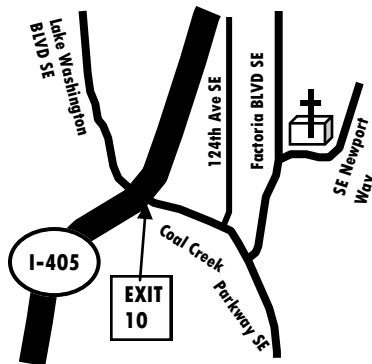

모임안내

주일예배
주일 오후 1시 30분

홈그룹 모임
화요일 오전, 목요일,
토요일 저녁

토요아침기도회
토요일 오전 7시
교회 아래층 친교실

EM Gathering

EM Worship:
Sunday 1:30 pm

자 비 와 은 혜 교 회

MERCY AND GRACE CHURCH 광 고 / ANNOUNCEMENTS

1. 오늘 각 가정에서 부활주일예배를 드리시는 모든 성도님들을 주님의 이름으로 축복합니다. 코로나 사태로 부득이하게 금년 부활주일예배를 예배당에 모여 함께 드리지 못해 매우 안타까운 마음을 금할 수 없지만 부활의 주님께서 우리의 마음에 부활의 소망을 경험케 해 주심을 감사드립니다.
2. 4월 15일은 한국 국회의원선거날입니다. 겸손과 성실과 실력으로 국민을 섬길 수 있는 지도자들이 선출되어서 하나님의 뜻에 합당한 대한민국으로 세워지고 하루속히 복음의 능력가운데 세계를 향해 선한 영향력과 복음을 전파하는 통일된 대한민국이 되길 기도합니다.
3. 5월 4일까지 연기된 와싱턴주에 선포된 stay home order로 인해 5월 3일 주일까지 교회에 모임 수 없습니다. 앞으로 코로나바이러스 사태의 진전상태에 따라 정상적인 교회모임의 여부가 결정될 것 같습니다. 하루속히 교회당에 모여서 얼굴을 보며 하나님께 예배할 수 있길 소망합니다.

Finding MERCY AND GRACE CHURCH

- Take exit 10 off I-405 for Coal Pkwy toward Factoria,
- **From I-405 North Bound**, turn right onto Coal Creek Parkway SE
- **From I-405 South Bound**, turn left onto Coal Creek Parkway SE
- Left turn (North) onto Factoria Blvd SE
  We are on your right.

Address
4228 Factoria Blvd, SE
Bellevue, WA 98006
T) 425.324.4488
www.mercyandgracechurch.org

2020년 4월 12일

부활주일예배

Easter Sunday Worship