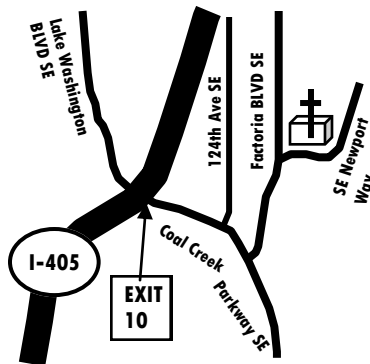

모임안내

주일예배
주일 오후 1시 30분

홈그룹 모임
화요일 오전, 목요일,
토요일 저녁

토요아침기도회
토요일 오전 7시
교회 아래층 친교실

EM Gathering

EM Worship:
Sunday 1:30 pm

자 비 와 은 혜 교 회

MERCY AND GRACE CHURCH 광 고 / ANNOUNCEMENTS

1. 오늘 복된 주일 각 가정에서 주일예배를 드리시는 모든 성도님들을 주님의 이름으로 축복합니다.
2. 5월 31일까지 연기된 와싱턴주에 선포된 stay home order로 인해 5월 한 달간도 교회에 모일 수 없습니다. 교회에서 모임을 다시 시작하려면 4단계 계획 가운데 3단계에서 가능한데 (50명 이하) 어느 시점에서 가능할지 지금으로선 알 수 없습니다. 앞으로 코로나바이러스 사태의 진전상태에 따라 정상적인 교회모임의 여부가 결정될 것 같습니다. 하루속히 교회당에 모여서 얼굴을 보며 하나님께 예배할 수 있길 소망합니다.
3. 여러분들의 기도가 절실히 필요한 이웃들과 주변분들, 최전선에서 수고하시는 의료진들과 구급요원들, 그리고 선교사님들을 위해 매일 기도해 주시길 바랍니다.

Finding MERCY AND GRACE CHURCH

- Take exit 10 off I-405 for Coal Pkwy toward Factoria,
- **From I-405 North Bound**, turn right onto Coal Creek Parkway SE
- **From I-405 South Bound**, turn left onto Coal Creek Parkway SE
- Left turn (North) onto Factoria Blvd SE We are on your right.

Address
4228 Factoria Blvd, SE
Bellevue, WA 98006
T) 425.324.4488
www.mercyandgracechurch.org