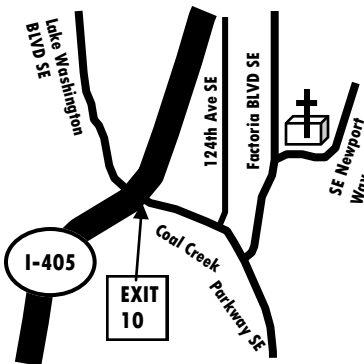

모임안내

주일예배
주일 오후 1시 30분

홈그룹 모임
화요일 오전, 목요일,
토요일 저녁

토요아침기도회
토요일 오전 7시
교회 아래층 친교실

EM Gathering

EM Worship:
Sunday 1:30 pm

자 비 와 은 혜 교 회

MERCY AND GRACE CHURCH 광 고 / ANNOUNCEMENTS

1. 오늘 복된 주일 각 가정에서 주일예배를 드리시는 모든 성도님들을 주님의 이름으로 축복합니다.
2. 와싱턴주에 선포되었던 stay home order가 5월 31일자로 종료되었습니다. 그러나 King County에는 Phase 2로 전환되지 않아서 아직 교회에선 모임을 갖지 못합니다. 조만간 주정부의 발표에 따라 교회에서 예배를 드릴 수 있게 될 것 같습니다. 그 때까지 몇 주만 더 가정에서 예배 드리도록 하겠습니다.
3. 여러분의 기도가 절실히 필요한 이웃들과 주변분들, 최전선에서 수고하시는 의료진들과 구급요원들, 그리고 선교사님들을 위해 매일 기도해 주시길 바랍니다.
4. 온두라스 이동철 선교사님을 통해 전해들은 그곳 소식을 접하고 고립된 산속 마을들에 거주하는 가족들에게 필요한 생필품을 공급하는 사역에 저희도 동참하기 원합니다. 특별헌금으로 동참해 주시기 바랍니다.

Finding MERCY AND GRACE CHURCH

- Take exit 10 off I-405 for Coal Pkwy toward Factoria,
- **From I-405 North Bound**, turn right onto Coal Creek Parkway SE
- **From I-405 South Bound**, turn left onto Coal Creek Parkway SE
- Left turn (North) onto Factoria Blvd SE
  We are on your right.

Address
4228 Factoria Blvd, SE
Bellevue, WA 98006
T) 425.324.4488
www.mercyandgracechurch.org

2020년 6월 14일
주일예배
Sunday Worship