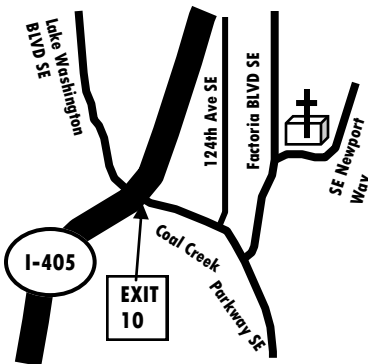

모임안내

주일예배
주일 오후 1시 30분

홈그룹 모임
화요일 오전, 목요일,
토요일 저녁

토요아침기도회
토요일 오전 7시
교회 아래층 친교실

EM Gathering

EM Worship:
Sunday 1:30 pm

자 비 와 은 혜 교 회

MERCY AND GRACE CHURCH 광 고 / ANNOUNCEMENTS

1. 오늘 복된 주일 각 가정에서 주일예배를 드리시는 모든 성도님들을 주님의 이름으로 축복합니다.
2. 어느덧 가을입니다. 코빗19사태로 많은 행동의 제한이 있는 가운데 더욱더 주님과 가깝게 동행하시는 풍성한 가을을 맞으시길 바랍니다.
3. 미국교회는 Phase 3부터 교회 모임을 재개할 계획입니다. 저희는 Phase 2부터 교회 모임을 재개하려고 했지만 미국교회측으로부터 저희도 Phase3가 되어야 교회 건물을 사용할 수 있다고 통보 받았습니니다. 이점 양해 부탁 드리며 계속 기도해 주시기 바랍니다.
4. 여러분의 기도가 절실히 필요한 이웃들과 주변분들, 최전선에서 수고하시는 의료진들과 구급요원들, 그리고 선교사님들을 위해 매일 기도해 주시길 바랍니다.

Finding MERCY AND GRACE CHURCH

- Take exit 10 off I-405 for Coal Pkwy toward Factoria,
- **From I-405 North Bound**, turn right onto Coal Creek Parkway SE
- **From I-405 South Bound**, turn left onto Coal Creek Parkway SE
- Left turn (North) onto Factoria Blvd SE We are on your right.

Address
4228 Factoria Blvd, SE
Bellevue, WA 98006
T) 425.324.4488
www.mercyandgracechurch.org

MERCY AND GRACE CHURCH
자비와은혜교회

2020년 9월 27일
주일예배
Sunday Worship